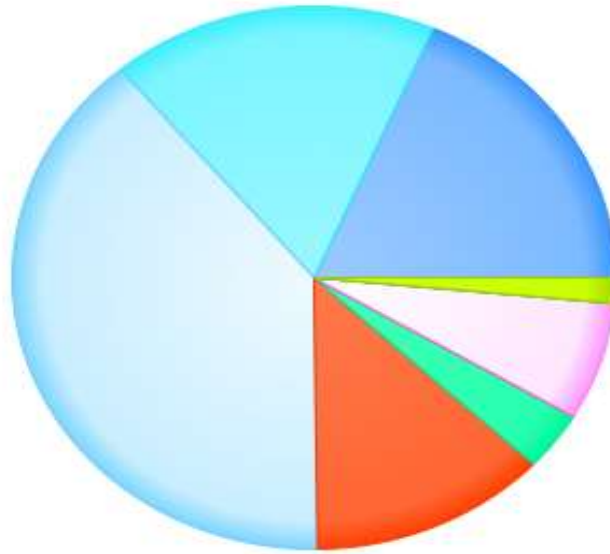

Agency Activity

- Total Crimes - 18.55%
- Total Collisions - 17.54%
- Total Citations - 39.10%
- Total Courtesies - 12.78%
- Total Call Response - 3.509%
- Total Field Info - 0.000%
- Total JC3 - 7.018%
- Total Dispositions - 0.000%
- Total Crisis - 1.504%