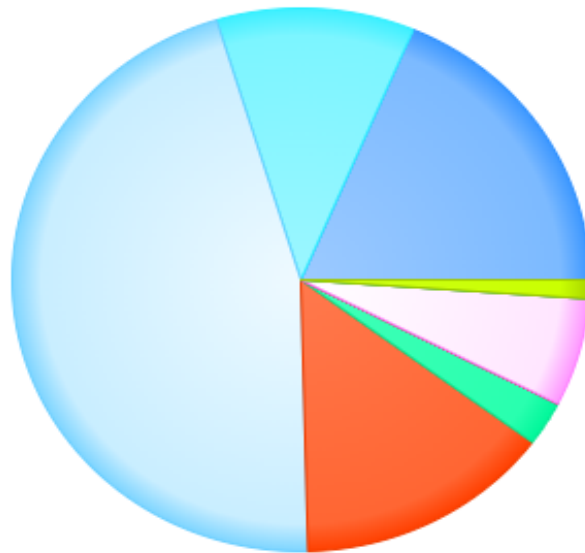

Agency Activity

- Total Crimes - 18.63%
- Total Collisions - 11.09%
- Total Citations - 45.68%
- Total Courtesies - 14.41%
- Total Call Response - 2.661%
- Total Field Info - 0.000%
- Total JC3 - 6.430%
- Total Dispositions - 0.000%
- Total Crisis - 1.109%